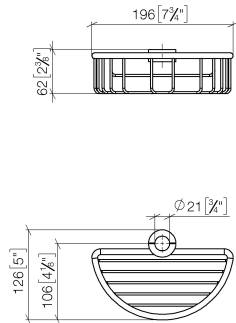

Shower basket for subsequent mounting on riser - Chrome

IMO

82 290 970

- width 200mm
- height 62 mm
- 125mm projection

Fits: IMO, LULU, MADISON, MEM, TARA, CL.1, LISSÉ, VAIA, META, CYO

	Chrome	82 290 970-00
	Brushed Platinum	82 290 970-06
	Platinum	82 290 970-08
	Durabross (23kt Gold)	82 290 970-09
	Dark Chrome	82 290 970-19
	Light Gold	82 290 970-26
	Brushed Light Gold	82 290 970-27
	Brushed Durabross (23kt Gold)	82 290 970-28
	Matte Black	82 290 970-33
	Brushed Bronze	82 290 970-42
	Brushed Champagne (22kt Gold)	82 290 970-46
	Champagne (22kt Gold)	82 290 970-47
	Brushed Chrome	82 290 970-93
	Brushed Dark Platinum	82 290 970-99

82 290 970

mm [inches]

82 290 970

Spare parts list

No.	Item Number	Name	Quantity used	Delivery time
1	09 30 30 054 90	screw	4	2
2	08 17 97 520-00	holder	1	10
3	08 18 40 520 90	sleeve	1	2
4	08 18 40 521 90	sleeve	1	2
5	08 18 90 908-00	basket	1	60