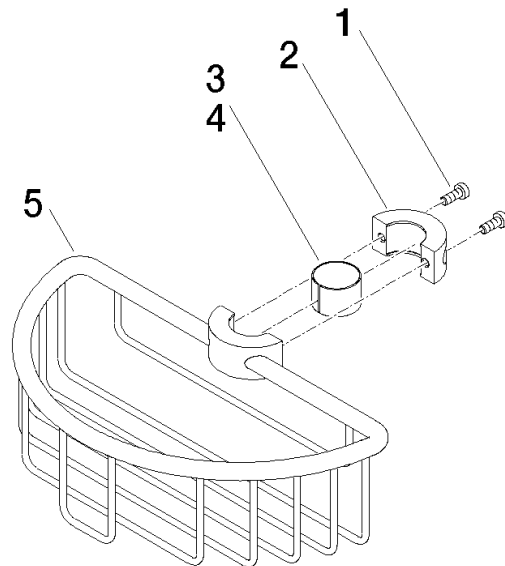

Shower basket for subsequent mounting on riser - Chrome

IMO

82 290 970

- width 200mm
- height 62 mm
- 125mm projection

Fits: IMO, LULU, MADISON, MEM, TARA, CL.1, LISSÉ, VAIA, META, CYO

	Chrome	82 290 970-00
	Brushed Platinum	82 290 970-06
	Platinum	82 290 970-08
	Durabross (23kt Gold)	82 290 970-09
	Dark Chrome	82 290 970-19
	Light Gold	82 290 970-26
	Brushed Light Gold	82 290 970-27
	Brushed Durabross (23kt Gold)	82 290 970-28
	Matte Black	82 290 970-33
	Brushed Bronze	82 290 970-42
	Brushed Champagne (22kt Gold)	82 290 970-46
	Champagne (22kt Gold)	82 290 970-47
	Brushed Chrome	82 290 970-93
	Brushed Dark Platinum	82 290 970-99

82 290 970

mm [inches]

82 290 970

Spare parts list

No.	Item Number	Name	Quantity used	Delivery time
1	09 30 30 054 90	screw	4	2
2	08 17 97 520-00	holder	1	10
3	08 18 40 520 90	sleeve	1	2
4	08 18 40 521 90	sleeve	1	2
5	08 18 90 908-00	basket	1	60